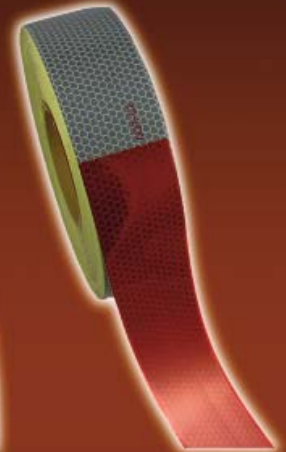

**** **NEW PRODUCTS** ****

**** *RV Lighting* ****

REF. NO.	PART NO.	DESCRIPTION	LENS COLOR	MOUNT	WIRING	QTY
1	J-90 J-90-L	8-5/8" x 4-5/8" Stop, Tail & Turn Lamp with snap off reflex lens and white base. (Curb side) (Street side)	red	Screw	6" lead	48
2	J-92	Double Dome/Interior Light 12" x 4-1/4" Dual lamp with switch – CSA Certified White base with clear lens.	clear	Screw	6" lead	25
3	J-91	Single Dome/Interior Light 7" x 4-1/4" Dome light with switch – CSA Certified White base with clear lens.	clear	Screw	6" lead	50
4	J-96-(XXX)	Euro Style Oval Porch 6-1/4" x 3-1/2" Oval porch lamp – CSA Certified Available with (S)witch or (N)o Switch, (W)hite or (B)lack base, (A)mber or (C)lear Lens. Examples: J-96-WSC and J-96-WNA	clear amber	Screw	6" lead	50
5	J-97-(XXX)	Rectangular Porch Light 6-1/2" x 3-5/8" Rectangular Porch Lamp – CSA Certified Available with (S)witch or (N)o Switch, (W)hite or (B)lack base, (A)mber or (C)lear Lens. Examples: J-97-WSC and J-97-WNA	clear amber	Screw	6" lead	100
6	J-80-WC	Scare light – CSA Certified 7-1/4" clear round lens gasket mounted to white metal base with mounting holes 4" from center	clear	Screw	6" lead	25

**RV LIGHTING
REFLECTIVE TAPE
TRAILER LIGHTING**

2007
**Lighting
and Accessory
New Product Addendum**